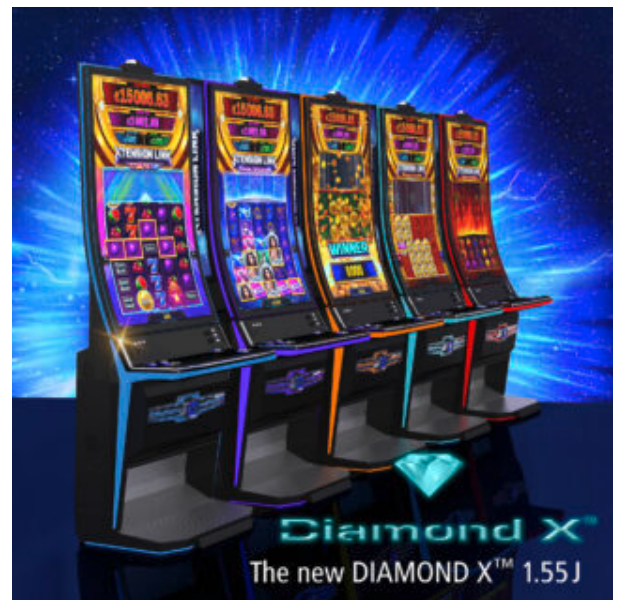

DIAMOND X 1.55J – Elegantly curved gaming beyond X-pectations

After this year's international launch of the multi-screen version, NOVOMATIC now heralds the impressive single screen version of the DIAMOND X™ cabinet series: DIAMOND X™ 1.55J.

Gumpoldskirchen – After the launch of the DIAMOND X™ 2.32 multi-screen cabinet in March, NOVOMATIC now follows up with the brand-new DIAMOND X™ 1.55 J-curve version of this magnificent video slot cabinet. Its elegant J-curved 1.55" UHD PCAP touchscreen and the exquisite LED silhouette make the DIAMOND X™ 1.55 a safe bet for exciting curve screen game presentation and maximum player appeal.

(Image: Novomatic AG)

Refined details like the large foot well, two XL start buttons and the indirect LED lighting concept with intelligent game-synched colour effects ideally contrasting the black metro finish create a sophisticated blend of ergonomics and

ambiance. Further design elements, which the DIAMOND X™ 1.55J shares with its sister cabinet are the modern front door panel with the characteristic facelift of the grill and the player interface options: button deck as a standard and a 15.6" TouchDeck™ player interface complemented by two extra-large physical buttons as an option.